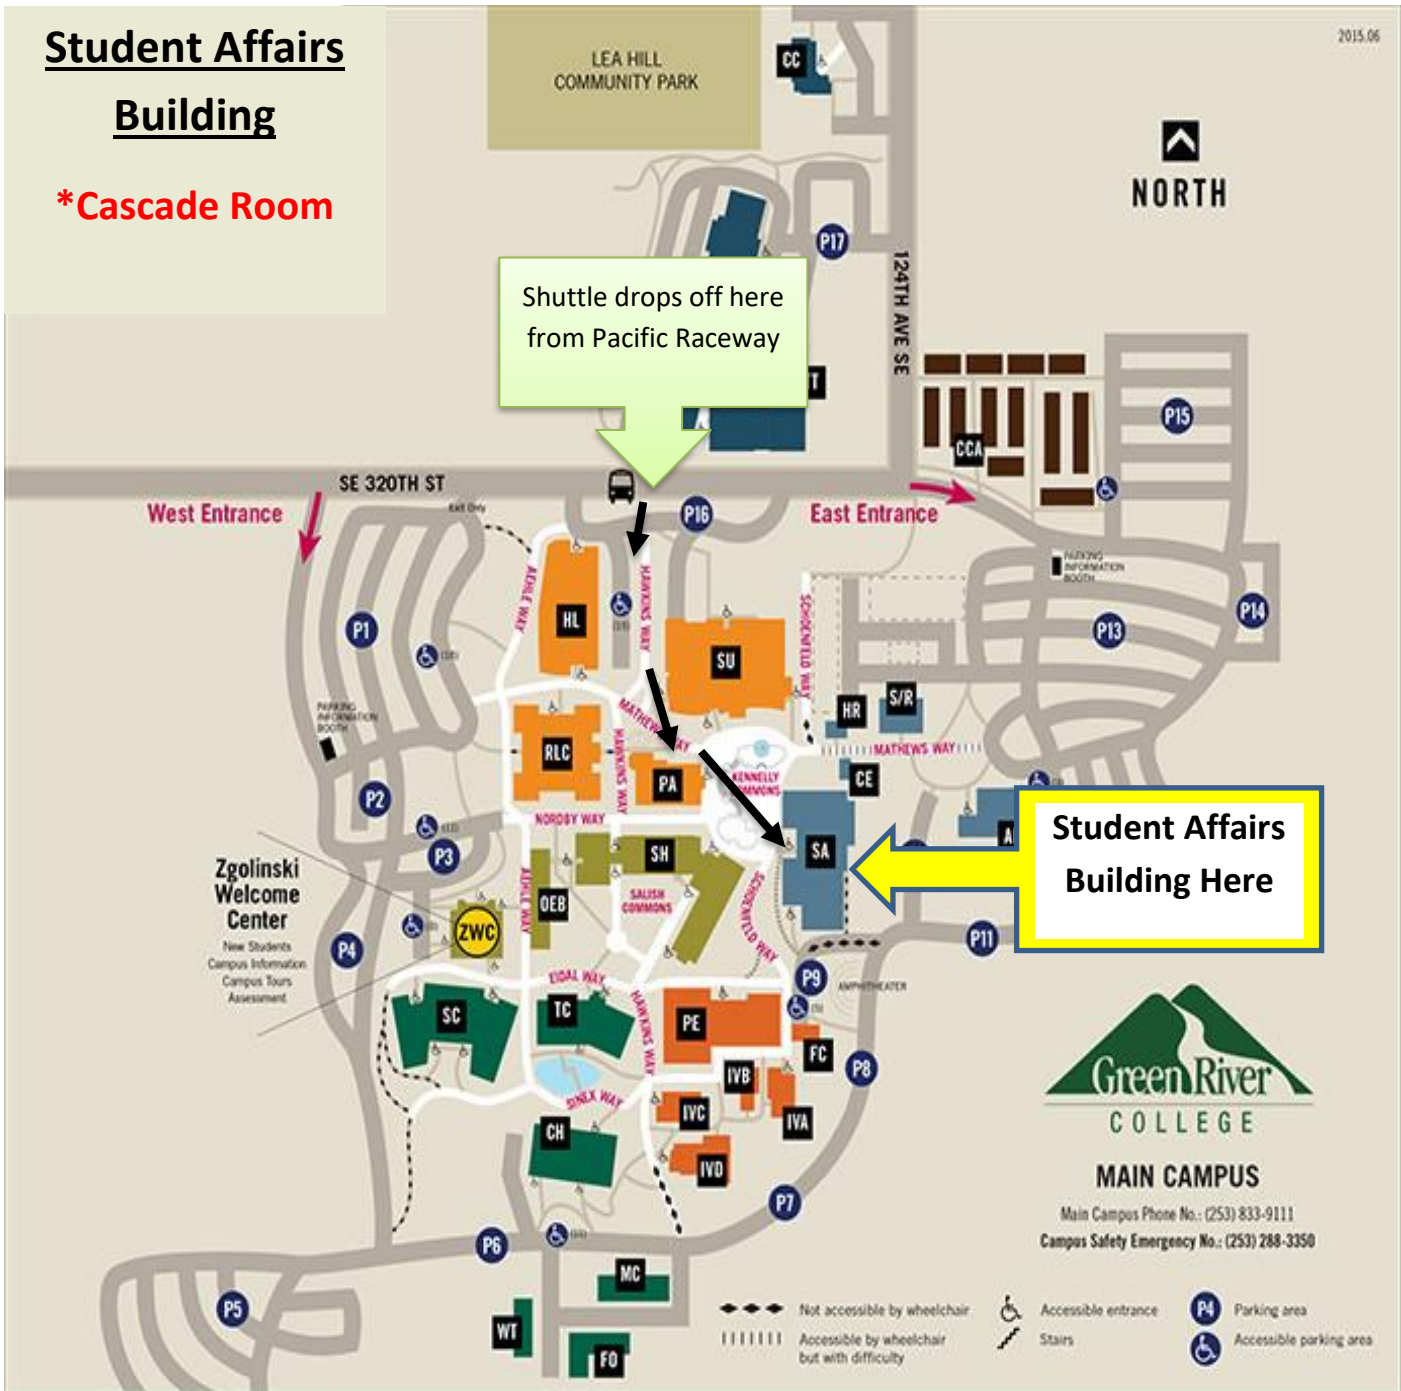

Student Affairs Building

***Cascade Room**

Please find parking at Pacific Raceway (THERE WILL BE NO PARKING RESERVED ON GRC'S MAIN CAMPUS) and ride the shuttle to the GRC campus. The shuttle runs every 10 minutes and will drop you off at the North end of Student Union. Follow the sidewalk along the west side of the Student Union towards Kennelly Commons. Once in the Commons enter the Student Affairs Building by taking the stairs that go DOWN towards the first floor. There is a reception desk just inside these doors. The Cascade room is just to the LEFT of the reception desk towards the back of the building.

Registration Begins at 9:30am and the workshop begins promptly at 10am; so plan to arrive at the Raceway early

Interurban Center For The Arts

Green River College / Main Campus – Auburn

12401 SE 320th Street / Auburn, WA. / 98092